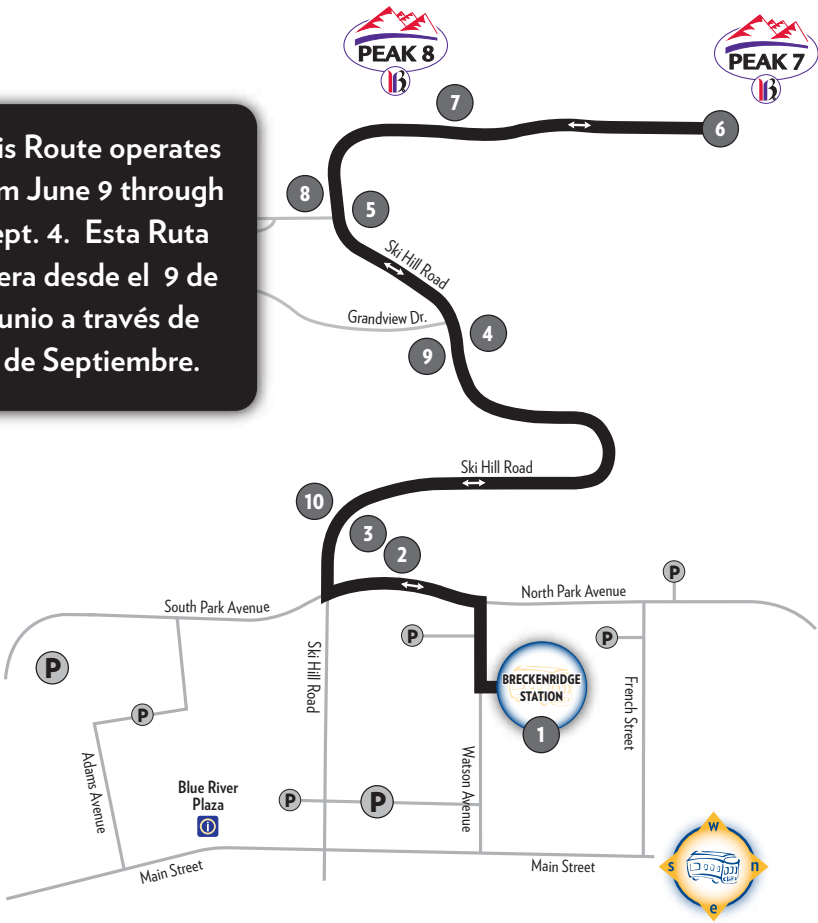

This Route operates from June 9 through Sept. 4. Esta Ruta opera desde el 9 de Junio a través de 4 de Septiembre.

FUN PARK EXPRESS - Serving Ski Hill Road and Peaks 7 & 8

	Breckenridge Station	Mountain Thunder	Ski Hill Condos	Nordic Center	Gold Camp	Peak 7	Peak 8	Gold Camp	Nordic Center	Sawmill Road	Breckenridge Station
Stop #	1	2	3	4	5	6	7	8	9	10	1
<p>From 7:45 AM to 6:15 PM, this route runs every 30 minutes. De 7:45 AM a 6:15 PM, esta ruta funciona cada 30 minutos.</p>											
AM	:45	:47	:49	:51	:53	:55	:00	:02	:04	:06	:08
	:15	:17	:19	:21	:23	:25	:30	:32	:34	:36	:38
PM	:45	:47	:49	:51	:53	:55	:00	:02	:04	:06	:08
	:15	:17	:19	:21	:23	:25	:30	:32	:34	:36	:38
	:45	:47	:49	:51	:53	:55	:00	:02	:04	:06	:08
	6:15	:17	:19	:21	:23	:25	:30	:32	:34	:36	:38