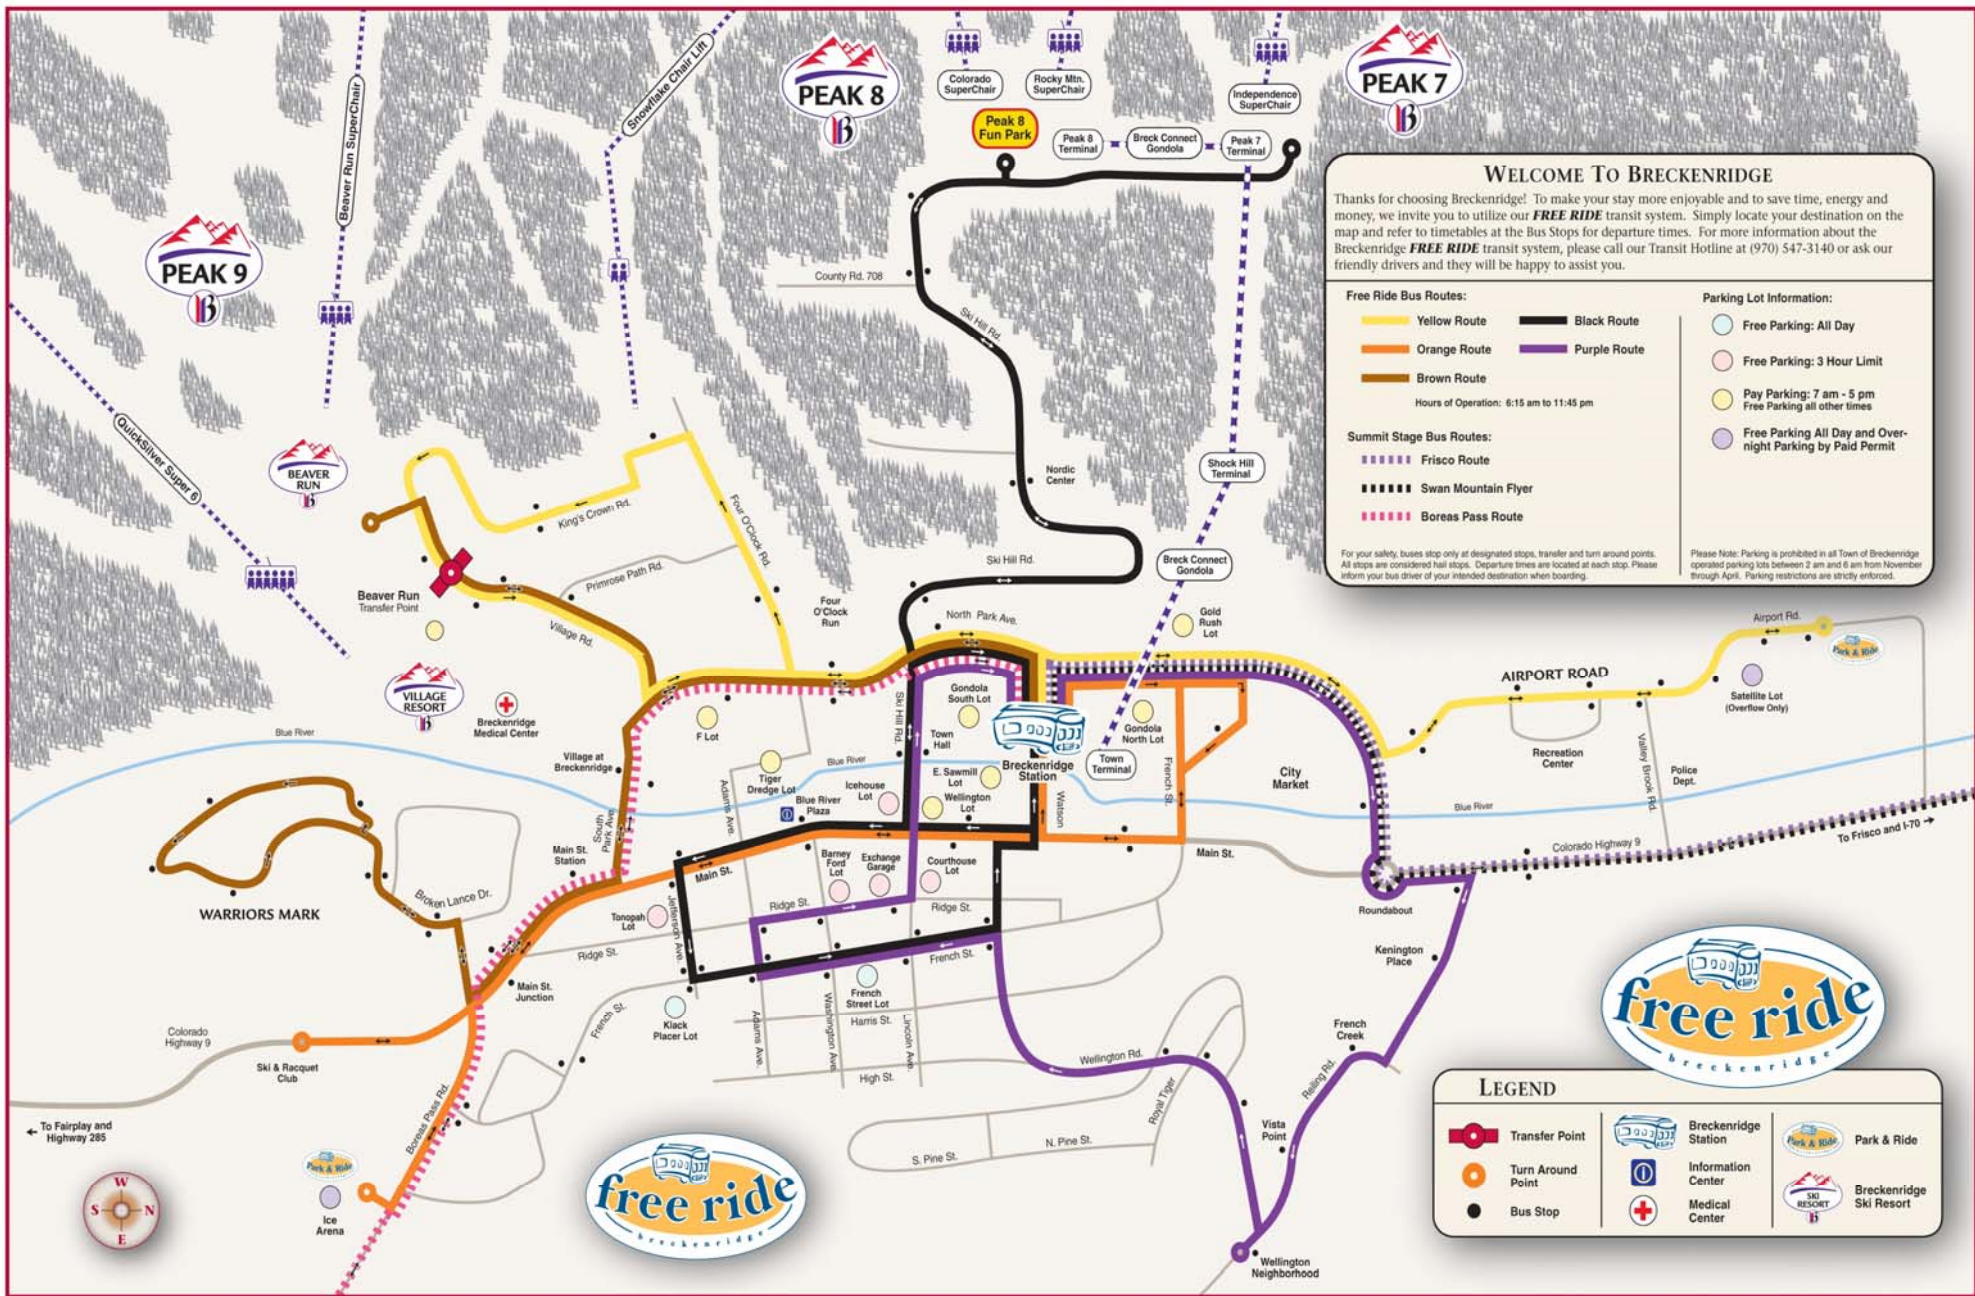

WELCOME TO BRECKENRIDGE

Thanks for choosing Breckenridge! To make your stay more enjoyable and to save time, energy and money, we invite you to utilize our **FREE RIDE** transit system. Simply locate your destination on the map and refer to timetables at the Bus Stops for departure times. For more information about the Breckenridge **FREE RIDE** transit system, please call our Transit Hotline at (970) 547-3140 or ask our friendly drivers and they will be happy to assist you.

Free Ride Bus Routes:

- Yellow Route
- Orange Route
- Brown Route
- Black Route
- Purple Route

Summit Stage Bus Routes:

- - - - Frisco Route
- - - - Swan Mountain Flyer
- - - - Boreas Pass Route

Parking Lot Information:

- Free Parking: All Day
- Free Parking: 3 Hour Limit
- Pay Parking: 7 am - 5 pm
  Free Parking all other times
- Free Parking All Day and Overnight Parking by Paid Permit

Hours of Operation: 6:15 am to 11:45 pm

For your safety, buses stop only at designated stops, transfer and turn around points. All stops are considered half stops. Departure times are located at each stop. Please inform your bus driver of your intended destination when boarding.

Please Note: Parking is prohibited in all Town of Breckenridge operated parking lots between 7 am and 6 am from November through April. Parking restrictions are strictly enforced.

LEGEND

- Transfer Point
- Turn Around Point
- Bus Stop
- Breckenridge Station
- Information Center
- Medical Center
- Park & Ride
- Breckenridge Ski Resort