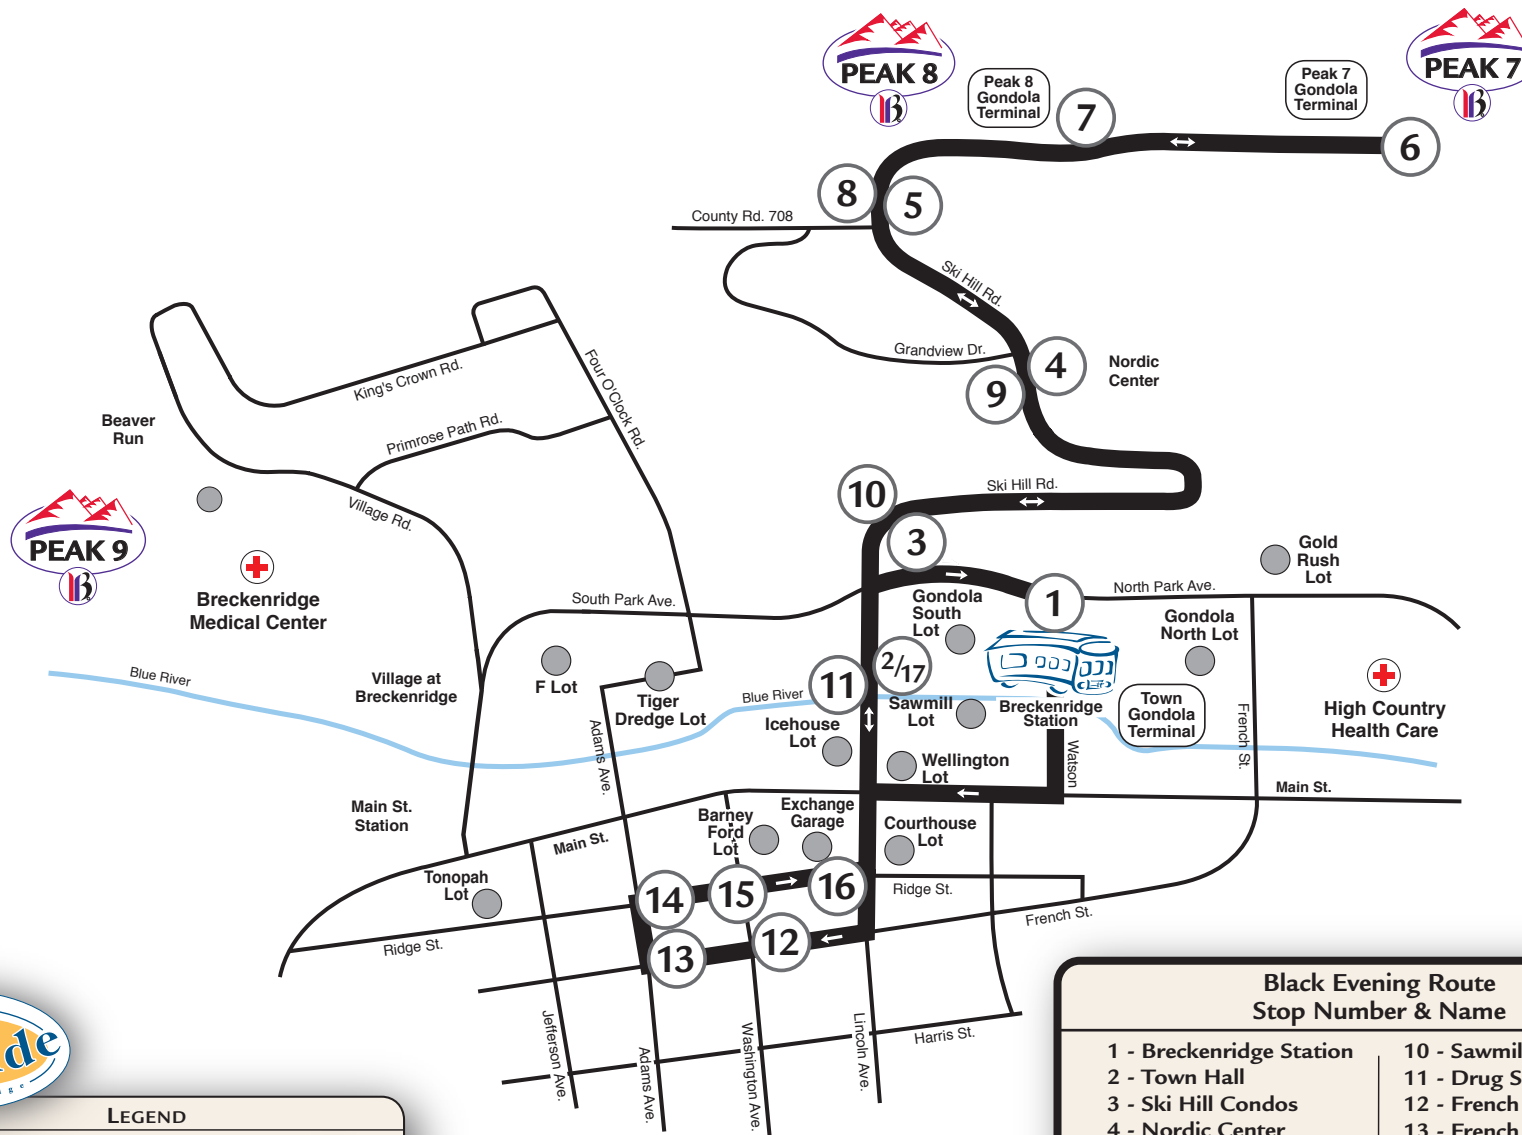

# Town of Breckenridge Free Ride Transit System

## Black Route - Summer, 2013

### LEGEND

Breckenridge Station

Information Center

Turn Around Point

Medical Center

Bus Stop

Parking Lot

### Black Evening Route Stop Number & Name

- |                          |                          |
|--------------------------|--------------------------|
| 1 - Breckenridge Station | 10 - Sawmill Road        |
| 2 - Town Hall            | 11 - Drug Store          |
| 3 - Ski Hill Condos      | 12 - French & Washington |
| 4 - Nordic Center        | 13 - French & Adams      |
| 5 - Gold Camp            | 14 - Ridge & Adams       |
| 6 - Peak 7               | 15 - Ridge & Washington  |
| 7 - Peak 8               | 16 - Ridge & Lincoln     |
| 8 - Gold Camp            | 17 - Town Hall           |
| 9 - Nordic Center        |                          |